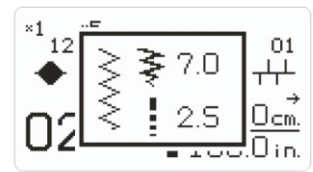

Sagacity 8000 series

Merrylock®

Merrylock®

Sagacity 8350

Possibility

Sagacity can increase the possibility of creative by sewing with combinations all of MODE, Chose start pattern, Smart pass, Smart repeat count, recur the default, Extend, Single auto-stop, Single auto-lock and twin needle functions.